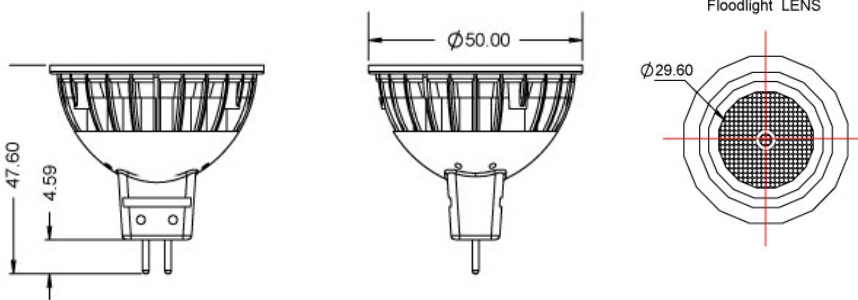

Cap base MR16

LED

Beam angle

Luxeon Emitter 1W
20° ± 1° brightness
 300lux / meter
10° ± 1° brightness
 900lux / meter

LED current

350mA

Voltage

12VAC 50/60Hz

Dimension

50 x 47.6mm

Weight

24g

Package

100pcs/carton

N.W.5kg / G.W.6kg

Carton 23cm x 28.5cm x 34cm